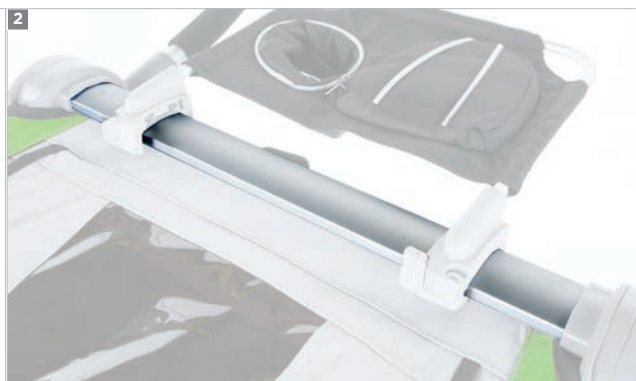

FEATURES

- Aerodynamic design enhances multi-sport capabilities
- Lightweight carrier makes for easier use
- 1 HeightRight™ adjustable handlebar for parents comfort
- 2 Accessory cross bar to mount accessories

10 YEAR FRAME GUARANTEE,
2 YEARS ON FABRIC AND HITCH

MEETS THE FOLLOWING INTERNATIONAL SAFETY STANDARDS