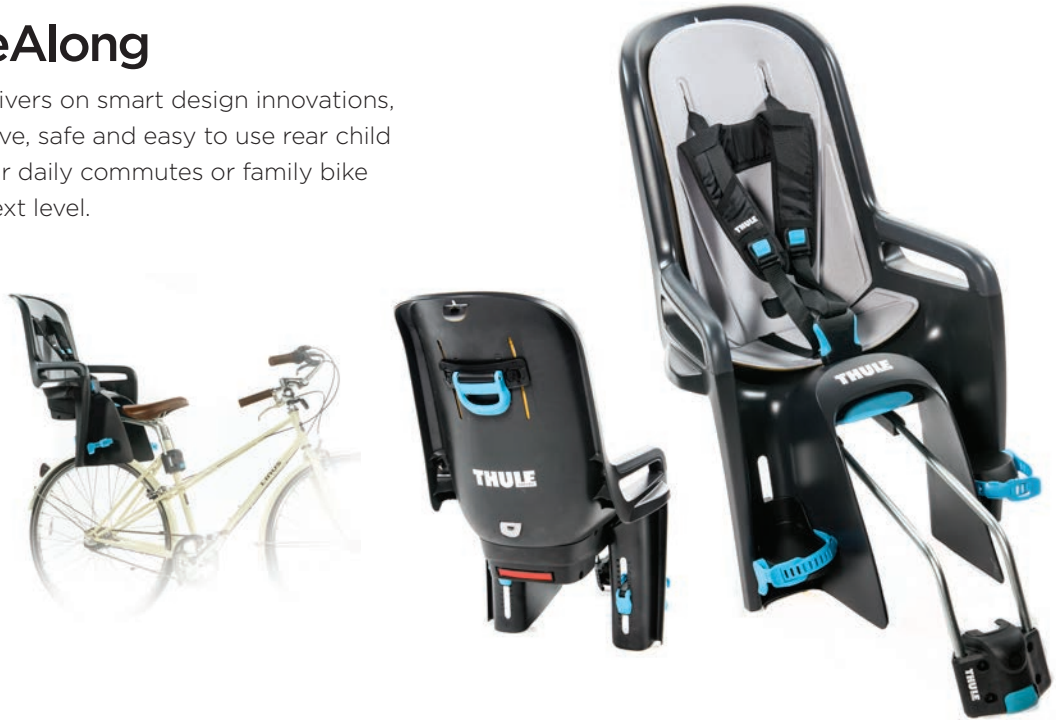

ACCESSORIES

- Thule Infant Sling
- Thule Baby Supporter
- Thule Bunting Bag
- Thule Rain Cover
- Thule Storage Cover

10 YEAR FRAME GUARANTEE,
2 YEARS ON FABRIC AND HITCH

MEETS THE FOLLOWING INTERNATIONAL SAFETY STANDARDS

> Child Bike Seat

Thule RideAlong

Thule RideAlong delivers on smart design innovations, resulting in an intuitive, safe and easy to use rear child bike seat, taking your daily commutes or family bike adventures to the next level.

Colors

FEATURES

Safety

- Meets international safety standards
 - TÜV approved
 - Designed and tested for children from 9 months* to 6 years old, up to 22 kg
 - 1 Built in reflector providing added visibility
 - Childproof safety buckle with large buttons quickly secures child
- *Consult a pediatrician for children under 1 year old

Ease of Use

- 2 Quick release bracket, fitting both round and oval bike frames, allows the seat to mount/dismount from bike in seconds
- 3 One-hand tilt function of up to 20 degrees, allows for 5 different reclining options
- 4 Only child seat with integrated protection wings that safeguards the child's hands when the bike is leaned against a wall
- Detachable, water-repellant padding is machine washable and reversible, offering two color options
- Lockable with Thule One-Key System