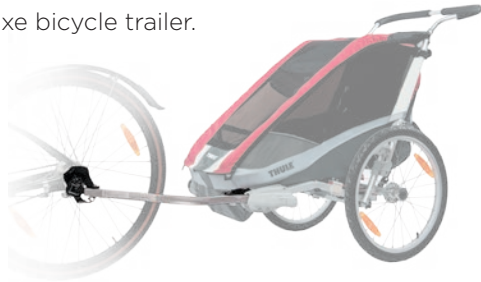

Thule Bicycle Trailer Kit

Convert your Thule child carrier into a deluxe bicycle trailer.

FEATURES

- Patented ezHitch™ makes for fast and easy installation
- Industry approved safety features