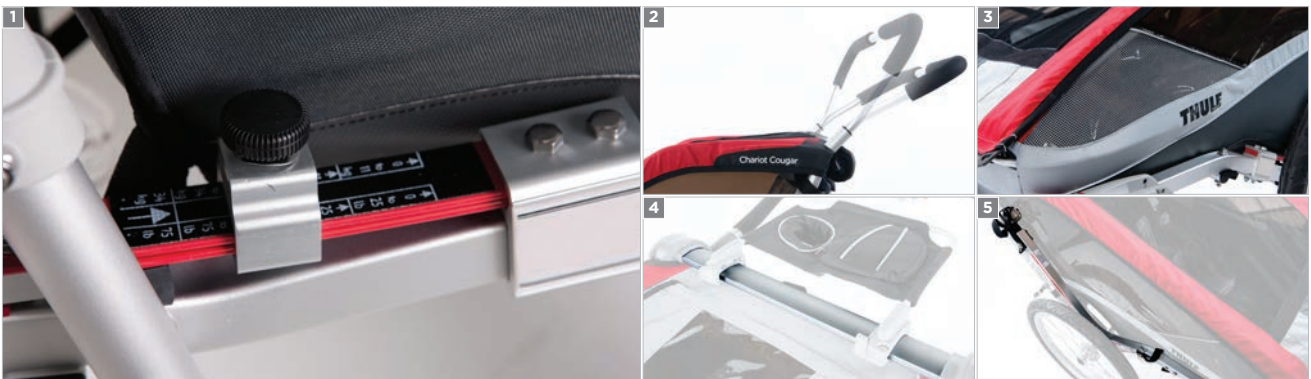

FEATURES

- Aerodynamic design enhances multi-sport capabilities
- 1 Adjustable suspension for a smooth and stable ride
- 2 HeightRight™ adjustable handlebar for parents comfort
- 3 Partial window venting for temperature control
- 4 Accessory cross bar to mount accessories
- 5 Click n' Store™ for on-board storage of conversion kits

**10 YEAR FRAME GUARANTEE,
2 YEARS ON FABRIC AND HITCH**

MEETS THE FOLLOWING INTERNATIONAL SAFETY STANDARDS

EN 1888
EN 15918

ASTM F833
ASTM F1975

Canada
SOR/85-379