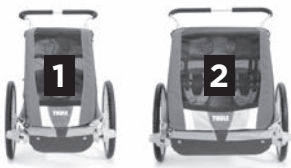

BICYCLE TRAILER KIT INCLUDED

Colors

FEATURES

- Aerodynamic design enhances multi-sport capabilities
- 1 Adjustable suspension for a smooth and stable ride
- 2 HeightRight™ adjustable handlebar for parents comfort
- 3 Partial window venting for temperature control
- 4 Accessory cross bar to mount accessories
- 5 Click n' Store™ for on-board storage of conversion kits