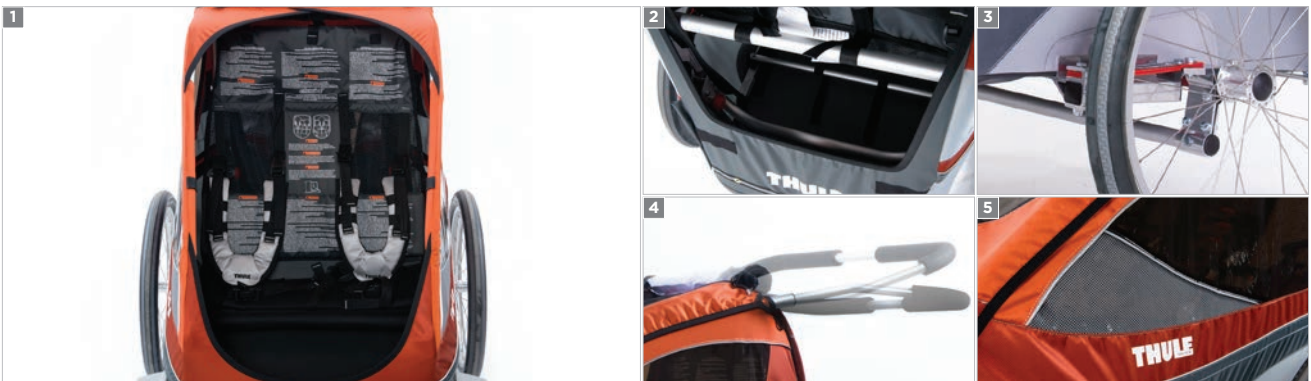

FEATURES

1. 1 Enlarged child cockpit for extra passenger space
2. 2 Extra storage space for hauling around cargo
3. 3 Adjustable suspension for a smooth and stable ride
4. 4 HeightRight™ adjustable handlebar for parents comfort
5. 5 Partial window venting for temperature control

10 YEAR FRAME GUARANTEE,
2 YEARS ON FABRIC AND HITCH

MEETS THE FOLLOWING INTERNATIONAL SAFETY STANDARDS