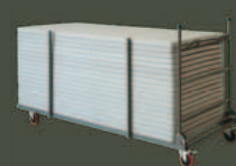

XXLtrolley

TROLLEY CARRO CHARIOT WAGEN

(202+46)x92xh115 cm
(79.6"+18.1")x36.2"xh45.3"

Pg35

x-uptable

TABLE MESA TABLE TISCH

76.2x49.5xh34/46/56/61/66/71 cm
30"x19.5"xh13.4"/18.2"/22"/24"/26"/28"

Pg44