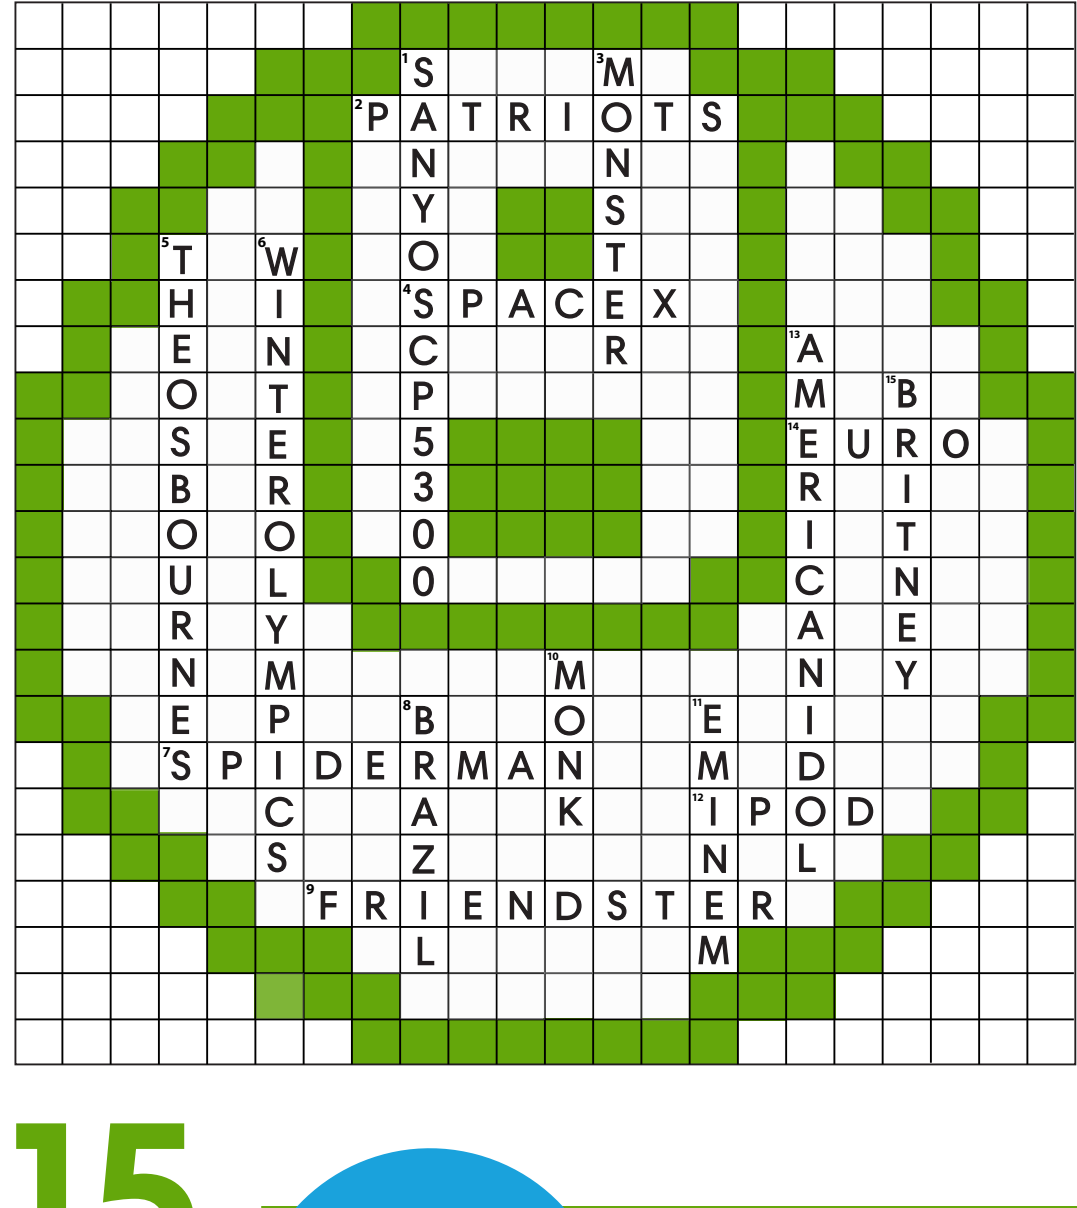

15

NOTABLE MOMENTS OF 2002

DOWN:

1. 1 First cell phone with built-in camera launches in the US
2. 3 This energy drink is introduced
3. 5 Rock star family reality show debuts
4. 6 International sporting event in Salt Lake City
5. 8 _____ won the 2002 World Cup
6. 10 TV detective with a fear of germs debuts
7. 11 This rapper wins MTV's Music Video Awards
8. 13 TV singing competition premieres
9. 15 JT and this pop star split

ACROSS:

1. 2 NFL team wins its first Super Bowl
2. 4 Private aerospace company founded
3. 7 Web-spinning superhero movie debuts
4. 9 2002's largest social networking site launches
5. 12 Second generation music player launches
6. 14 Official Eurozone currency introduced