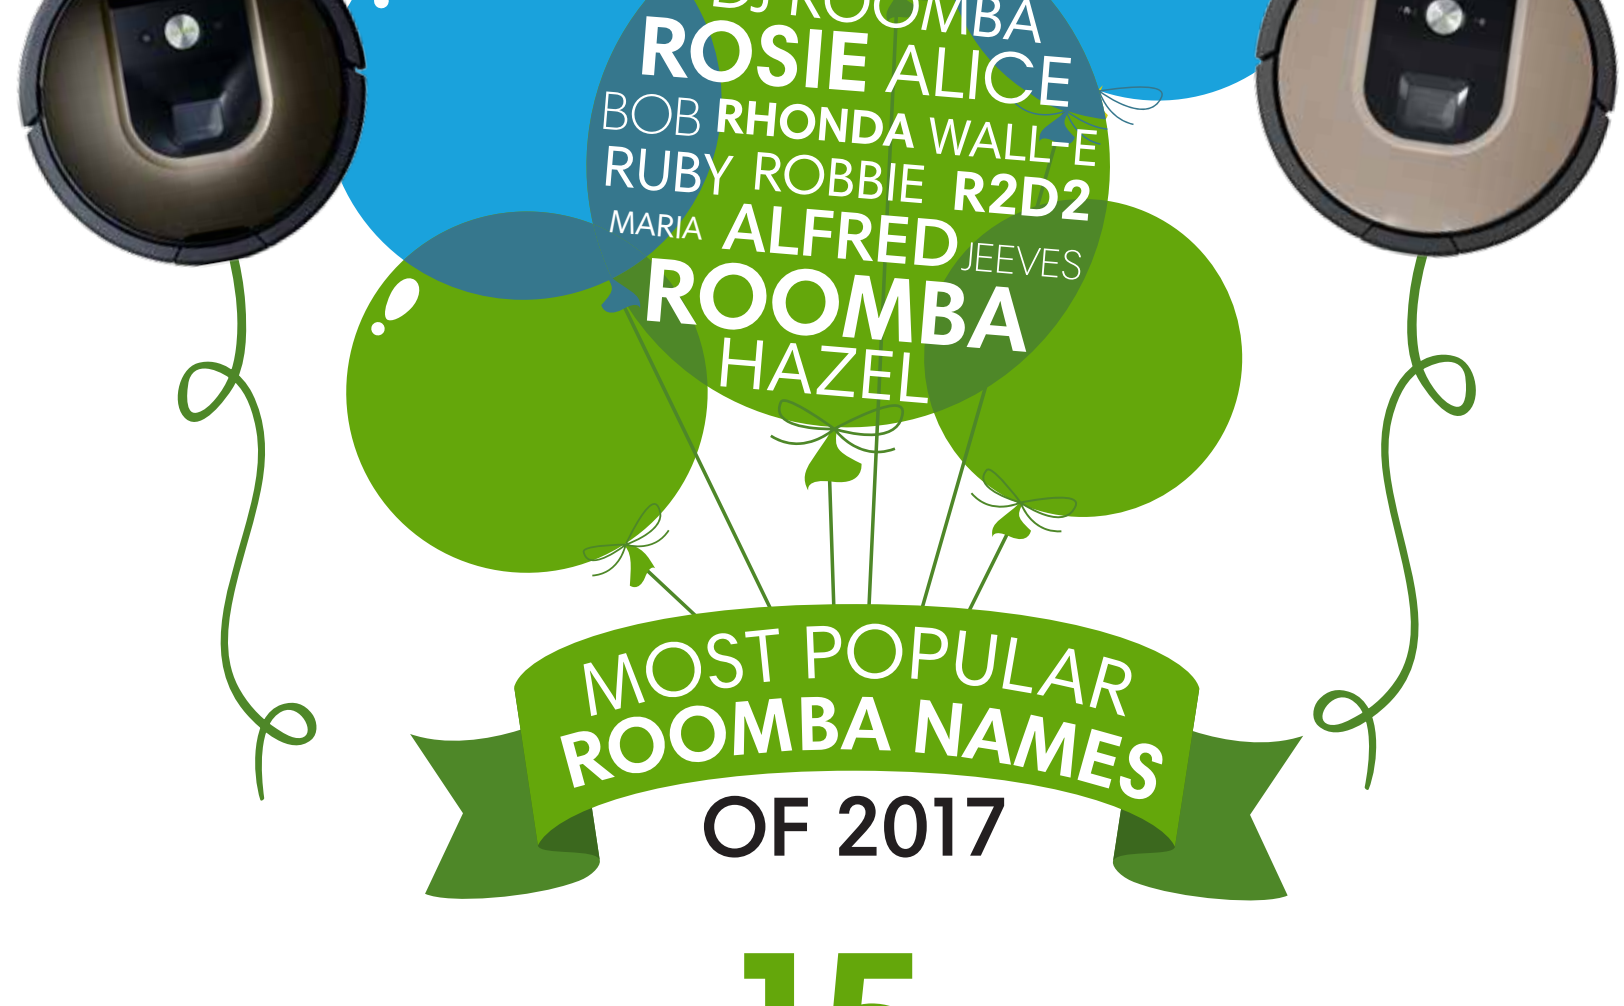

15

MOST POPULAR ROOMBA NAMES OF 2017

15

EASTER EGGS

*any connected Roomba model

"ALEXA, TELL ROOMBA TO..."

1. "GIVE MY CAT A RIDE"
2. "RELEASE THE HOUNDS"
3. "UNLEASH THE HOUNDS"
4. "LET THE DOGS OUT"
5. "RELEASE THE KRACKEN"
6. "GET 'ER DONE"
7. "ENGAGE"
8. "I'LL BE BACK"
9. "POWER OVERWHELMING"
10. "DO A BARREL ROLL"

(STOP)

11. "DISENGAGE"
12. "KILL THE POWER"
13. "CUT THE POWER"
14. "STOP THIS CRAZY THING"

(RETURN TO DOCK)

15. "PHONE HOME"

"OK, GOOGLE, TELL ROOMBA TO..."